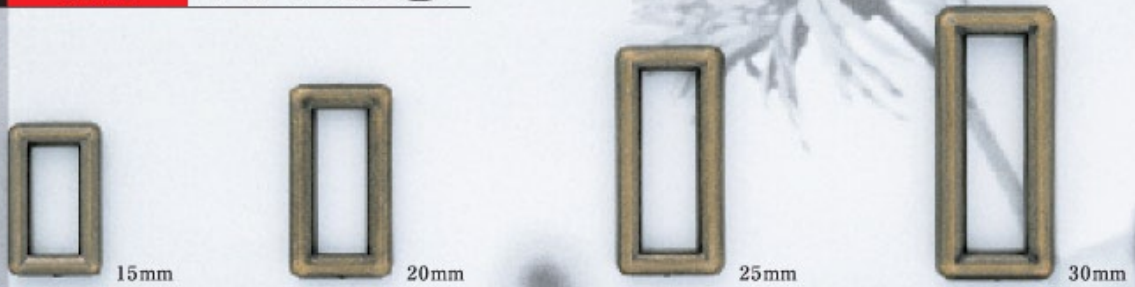

CS・UB 品番 COLOR VARIATION

UB2016 18・25mm (ABS)

UB2017 18・25mm (ABS)

CS-20 (ABS)

CS-21 (ABS)

CS-22 15・20・25・30mm (ABS)

CS-23 20・25・30mm (ABS)

(ABS) 15・20・25・30・40mm