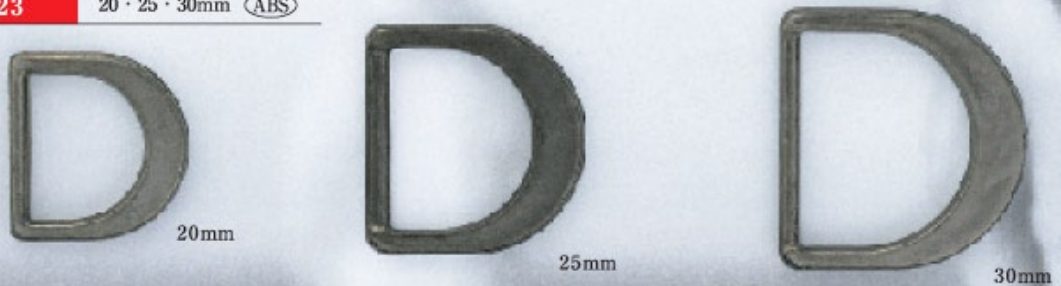

CS・UB 品番 COLOR VARIATION

UB2016 18・25mm (ABS)

UB2017 18・25mm (ABS)

CS-20 (ABS)

CS-21 (ABS)

CS-22 15・20・25・30mm (ABS)

CS-23 20・25・30mm (ABS)

(ABS) 15・20・25・30・40mm